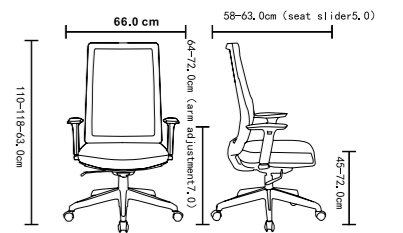

Patent NO.:2019301657461
Carton size.:80.0X35.0X63.0cm
G.W.:20.2kg
40Hq q'ty:352/PCS

Re: size only for reference!