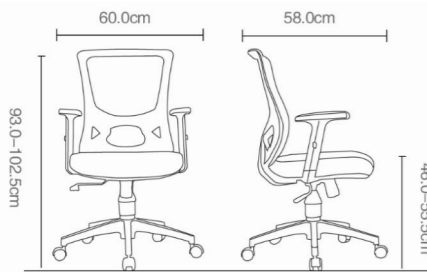

KB-2028BK-CR

KB-2029C

Carton size.:63.0X56.5X41.5cm
G.W.:10.90kg
40Hq q"ty:432/PCS

Re: size only for reference!

Re: size only for reference!

Color options

Back:

Seat: