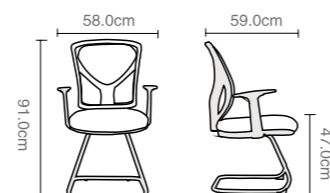

Back:

Seat:

KB-2026-090

KB-2026-051

KB-2026-051-2

KB-2026C-030

Carton size.:59.5X52.0X39.0cm
G.W.:11.75kg
40Hq q"ty:580/PCS

Re: size only for reference!