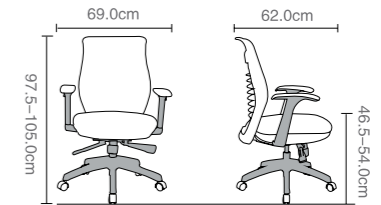

Carton size(1 KD leg) : 74.0x32.0x52.0cm
G.W.: 17.6kgs
40HQ qty: 560pcs

KB-8965AS-BK-879 (1 leg KD base)

KB-8965AS-BK-016

KB-8965AS-GR-016

KB-8965AS-GR-016L

KB-8965B-BK-879 (1 leg KD base)
Carton size(1 KD leg) : 74.0x32.0x52.0cm
G.W.: 17.6kgs
40HQ qty: 560pcs

Patent NO.:ZL200830210719.3

KB-8905A

Carton size.:66.0X37.5X62.0cm
G.W.:19.5kg
40Hq q"ty:420/PCS

Re: size only for reference!

KB-8905C

Carton size.:68.0X58.0X38.0cm
G.W.:17.0kg
40Hq q"ty:460/PCS

Color options

Back:

Seat:

Color options

Back:

Seat:

KB 8907C

KB-8907C

Carton size.:68.0X59.5X59.5cm/2pcs
G.W.:32.0kg
40Hq q"ty:456/PCS

Re: size only for reference!

KB-8908(Adjustable Arm)

Re: size only for reference!

KB 8908

Patent NO.:ZL200930144711.6

KB-8908

Carton size.:69.0X42.0X63.0cm
G.W.:17.0kg
40Hq q"ty:360/PCS

Color options