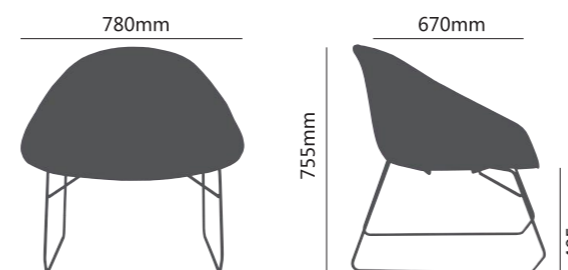

360° free rotation and automatic return

RELAXED
360° FREE ROTATION
FREE ADJUSTMENT

SEAT HEIGHT FIXED

SUCTION FOOT SEAT
FIXED MORE SECURE

KB-S2-1

Patent No: ZL201730026656.5
Carton size.:78.0X72.0X65.0cm/2pcs
G.W.:29.0kgs/ctn
40Hq q"ty:408PCS