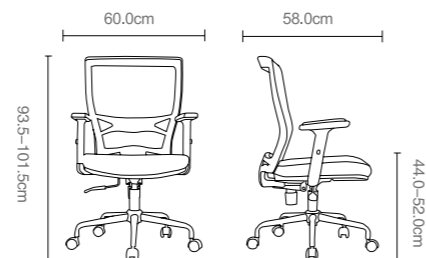

Re: size only for reference!

Color options

Back:

B KB-19-1 B KB-19-2 B KB-19-3 B KB-19-4 B KB-19-5 B KB-19-7 B KB-19-10

Seat:

S KB-21-1

KB-8926B-879-FX

Patent NO.:ZL201630094377.8
KB-8926B (Adjust Arm)
Carton size.:74.0X37.5X65.0cm
G.W.:19.0kg
40Hq q"ty:372/PCS

Re: size only for reference!

KB-8926B-400-AD

KB 8927

Patent NO.:ZL201630094376.3

KB-8927BK

Carton size.:66.0X35.0X58.0cm
G.W.:13.10kg
40Hq q"ty:440/PCS

Re: size only for reference!

Color options

Back:

Seat:

KB-8927BK

KB-8927BK

KB-8927WH

KB-8927WH

Carton size.:66.0X39.0X59.0cm
G.W.:13.10kg
40Hq q"ty:440/PCS

Re: size only for reference!