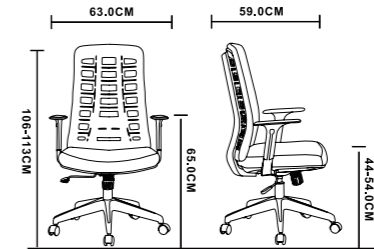

KB 8931

Back Adjustable by Ratchet

Re: size only for reference!

B=Back S=Seat

KB 8932

Patent NO.:201730564601.X
Carton size.:76.0X38.0X63.0cm
G.W.:24.5kg
40Hq q"ty:360/PCS

Re: size only for reference!

KB-8932AS (W/O Footrest)

KB-8932AS

Color options

Back:

Seat:

KB 8935

Patent NO.:2019203184787
Carton size.:77.0X36.0X63.0cm
G.W.:16.5kg
40Hq q"ty:384/PCS

Re: size only for reference!

KB-8935BK-094

Patent NO.:2019301601946
Carton size.: 77.0X36.0X63.0cm
G.W.:22.5kg
40Hq q'ty:384/PCS

Re: size only for reference!

KB-8936AS

Color options

Back:

Seat:

Headrest angle adjustable
头枕角度调节

Headrest height adjustable
头枕可上下调节