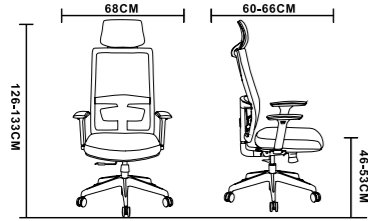

KB 8931

Back Adjustable by Ratchet

Re: size only for reference!

B=Back S=Seat

KB 8932

Patent NO.:201730564601.X
Carton size.:76.0X38.0X63.0cm
G.W.:24.5kg
40Hq q"ty:360/PCS

Re: size only for reference!

KB-8932AS (W/O Footrest)

Color options

Back:

Seat:

KB-8935 (Fixed frame)

KB-8935-1

KB-8935WH

Noon Break Chair

KB 8936

Patent NO.:2019301601946
Carton size.: 77.0X36.0X63.0cm
G.W.:22.5kg
40Hq q'ty:384/PCS

Re: size only for reference!

KB-8936AS

Color options

Back:

Seat:

Headrest angle adjustable
头枕角度调节

Headrest height adjustable
头枕可上下调节

Lumbar-support up and down
腰靠可上下调节

Back height up and down
靠背高度可调节

Arm pad left&right adjustable
扶手面左右方向调节

Arm pad front&back adjustable
扶手面前后方向调节

Arm height adjustable
扶手升降调节

KB 8937

Re: size only for reference!