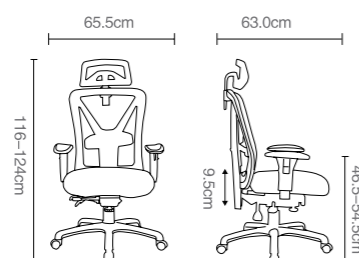

KB 8931

Patent NO.:201730564601.X

Carton size: .76.0X39.0X65.0cm

G.W.:25.5kg

40Hq q"ty:360/PCS

Re: size only for reference!

Color options

Back:

B KB-2621-1 B KB-2621-3 B KB-2621-4 B KB-2621-5 B KB-2621-6

Seat:

B KB-2125-1