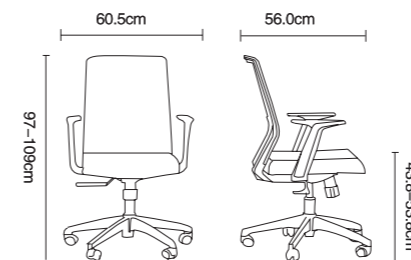

Seat:

S KB-21-1

KB 8929

Patent NO.:201730564602.X

Carton size.:66.0X32.0X58.0cm

G.W.:14.5kg

40Hq q"ty:540/PCS

Re: size only for reference!