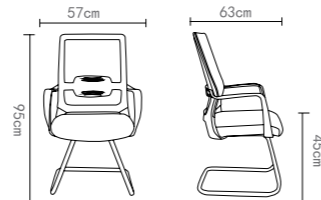

Seat:

KB-2027C-WH

KB-2027C-BK

KB-2027H

KB 2027

KB-2027C

Carton size.:64X56.5X41.5cm
G.W.:10.8kg
40Hq q"ty:432/PCS

Re: size only for reference!