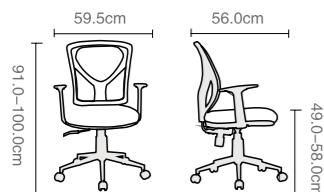

KB-2022

Carton size.:63.5X34.0X60.0cm
G.W.:17.5kg
40Hq q"ty:490/PCS

Re: size only for reference!

KB-2022H

KB-2022-CR

KB 2026

Carton size.:57.5X32.0X61.5cm
G.W.:14.5kg
40Hq q"ty:560/PCS

Color options

Back:

Seat:

KB-2026-090

KB-2026-051

KB-2026-051-2

KB-2026C-030

Carton size.:59.5X52.0X39.0cm
G.W.:11.75kg
40Hq q"ty:580/PCS

Re: size only for reference!