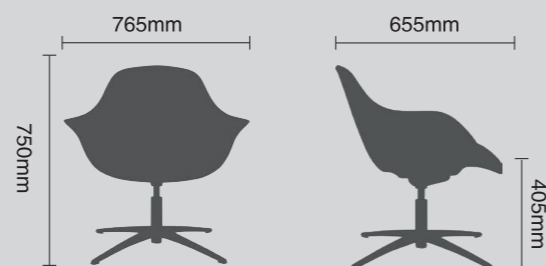

KB-G802

Carton size.: 72.0x34.0x59.0cm
G.W.: 20.0kg
40Hq q ty: 420/PCS

EUR patent No.:004530632-0001

KB-S5 Series

Carton size.:76.0X70.0X47.0cm/2pcs
G.W.:19.5kgs/ctn
40Hq q"ty:480PCS

Color options

KB-S2

Patent No: ZL201730026656.5
Carton size.:77.0X70.0X56.0cm/2pcs
G.W.:26.0kgs/ctn
40Hq q"ty:480PCS