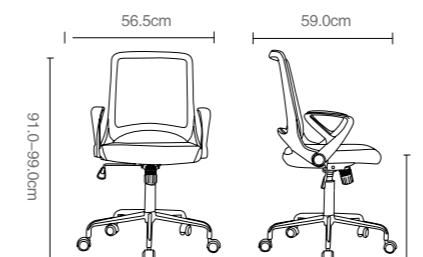

B : KB-16 Series
S : C-10 Fabric

Seat:

S C-10 S C-13 S C-15 S C-17 S C-18

KB-2028C

Carton size.:62.0X57.0X41.5cm
G.W.:10.6kg
40Hq q"ty:456/PCS

Re: size only for reference!

Re: size only for reference!

Re: size only for reference!