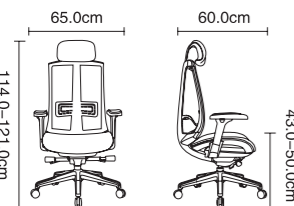

Seat:

KB 8910

KB-8910-1 (Full Mesh)

KB-8910-095

Re: size only for reference!

Patent NO.:ZL 201030509555.1
Carton size.:69X37X63cm
G.W.:19.8kg
40Hq q"ty:420/PCS

Color options

Back:

Carton size.:65.0X56.0X42.0cm
G.W.:13.5kg
40Hq q"ty:408/PCS

B=Back S=Seat

KB 8911A

Patent NO.:ZL201130337253.5

KB-8911A

Carton size.:89.0X42.0X65.0cm
G.W.:25.0kg
40Hq q"ty:260/PCS

Color options

Back:

Seat:

The armrest up and down adjustment
扶手高度上下调节

The PU Pad can move forward and backward, left and right
扶手PU面可前后左右旋转

Paddle for seat slider
(座位前后滑动手柄)

Paddle for seat height
(座位高度调节手柄)

Adjust the tightness of spring
弹簧松紧调节手柄

S:KB-6T-2 Black

Re: size only for reference!

坐垫可前后、高低调节
Seat depth adjustment

多功能托盘可控制背4角度锁定
Synchronous leaning multi-functional mechanism lock the back with four positions

KB 8915

KB-8915B-400

Carton size.:69.0X42.0X63.0cm
G.W.:19.6kg
40Hq q"ty:340/PCS