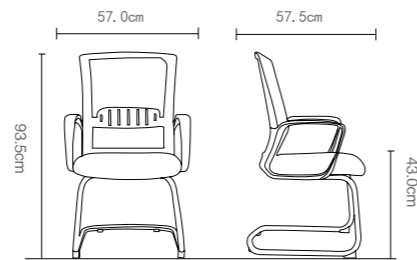

Back:

Seat:

KB-8927BK

KB-8927BK

KB-8927WH

KB-8927WH

Carton size.:66.0X39.0X59.0cm
G.W.:13.10kg
40Hq q"ty:440/PCS

Re: size only for reference!

KB 8928

Re: size only for reference!

Color options

Back:

Seat:

KB-8929

KB 8928C

Patent NO.:ZL201730026657X

KB-8928C

Carton size.:58.0X52.0X39.0cm

G.W.:9.5kg

40Hq q"ty:510/PCS

Re: size only for reference!

Color options

Back:

B KB-551-1 B KB-551-2 B KB-551-3 B KB-551-4 B KB-551-5 B KB-551-6