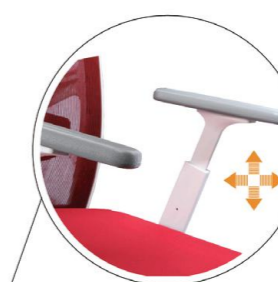

Armrest up-down adjustment pu
pad forward and backward/left
and right adjustment
扶手可上下、左右旋转