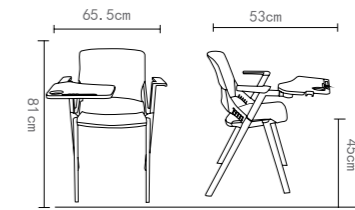

Re: size only for reference!

KB5818

Patent NO.:ZL202030013617.3
Carton size.:63X57X102 (3/pcs)cm
G.W.:27.1kg
40Hq q"ty:996/PCS