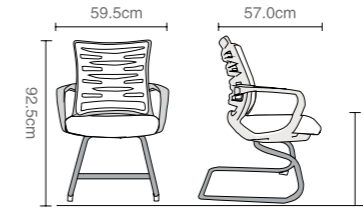

KB-2018-051

KB 2019

Patent NO.:ZL201130042691.9

KB-2019 (Chromed base)

Carton size.:62.0X38.0X56.0cm
G.W.:13.0kg
40Hq q"ty:516/PCS

Re: size only for reference!

Color options

Back:

Seat:

KB-2019-CR

KB-2019-NY

KB-2022WH

KB-2022WH-NY

KB 2022C

KB-2022C

Carton size.:62.0X56.5X41.5cm
G.W.:14.5kg
40Hq q"ty:450/PCS