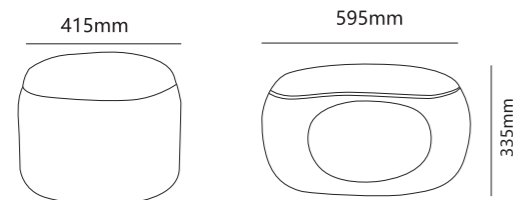

KB-02

Carton size.:62.0X43.0X67.0cm/2pcs
G.W.:12.80kgs/ctn
40Hq q"ty:710PCS