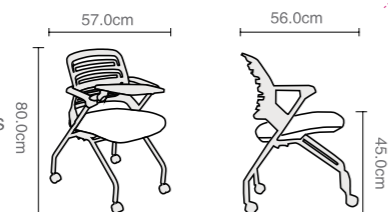

KB 5811-1

Patent NO.:ZL201230077610.3

KB-5811-1(Plastic Back)

Carton size.:77.5X48.5X57.5cm/2pcs
G.W.:10.5kg
40Hq q"ty:610/PCS

KB-5811

Carton size.:77.5X48.5X57.5cm
G.W.:10.5kg
40Hq q"ty:600/PCS

Color options

Seat:

Re: size only for reference!