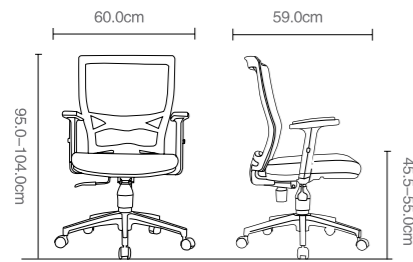

Re: size only for reference!

Color options

Back:

B KB-19-1 B KB-19-2 B KB-19-3 B KB-19-4 B KB-19-5 B KB-19-7 B KB-19-10

Seat:

S KB-21-1

KB-8926B-879-FX

Patent NO.:ZL201630094377.8
KB-8926B (Adjust Arm)
Carton size.:74.0X37.5X65.0cm
G.W.:19.0kg
40Hq q"ty:372/PCS

Re: size only for reference!

KB-8926B-400-AD

KB 8927

Patent NO.:ZL201630094376.3

KB-8927BK

Carton size.:66.0X35.0X58.0cm
G.W.:13.10kg
40Hq q"ty:440/PCS

Re: size only for reference!

Color options