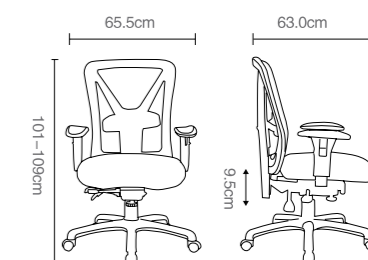

KB-8931AS-705 (back locks&seat slider)

KB-8931AS-879 (back tilt)

KB-8931AS-016 (back locks)

KB-8931B-016 (back locks)

KB-8931B-879 (back tilt)

KB-8931B-015 (back locks&seat slider)

KB-8931B-705 (back locks&seat slider)

KB 8931

Back Adjustable by Ratchet

Re: size only for reference!

B=Back S=Seat

KB 8932

Patent NO.:201730564601.X
Carton size.:76.0X38.0X63.0cm
G.W.:24.5kg
40Hq q"ty:360/PCS

Re: size only for reference!

KB-8932AS (W/O Footrest)