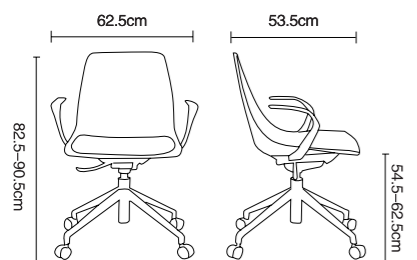

KB 6801

KB-6801

EUR Patent NO.:004530632-0002

Carton size.:68.0X29.0X50.0cm

G.W.:12.1kg

40Hq q"ty:640/PCS

S:KB-20 Series

Re: size only for reference!