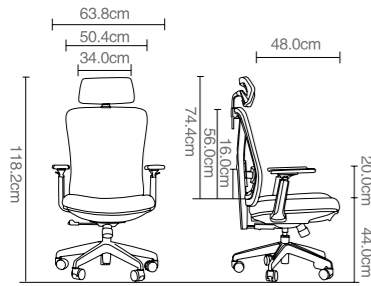

KB 8931

Back Adjustable by Ratchet

Re: size only for reference!

B=Back S=Seat

KB 8932

Patent NO.:201730564601.X
Carton size.:76.0X38.0X63.0cm
G.W.:24.5kg
40Hq q"ty:360/PCS

Re: size only for reference!

KB-8932AS (W/O Footrest)

KB-8932AS

Color options

Back:

Seat:

KB 8935

Patent NO.:2019203184787
Carton size.:77.0X36.0X63.0cm
G.W.:16.5kg
40Hq q"ty:384/PCS

Re: size only for reference!

KB-8935BK-094