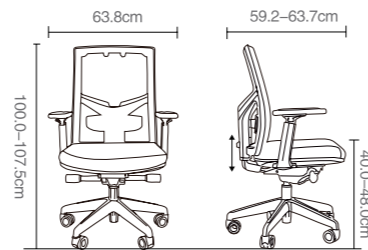

Re: size only for reference!