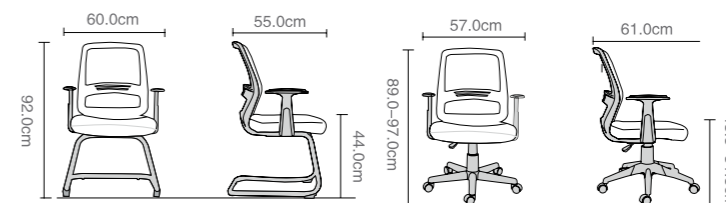

KB-2012 (KBL300 Base)

Carton size.:62.5X30.5X56.0cm

G.W.:11.9kg

40Hq q"ty:572/PCS

Re: size only for reference!

Color options

Back:

Seat: