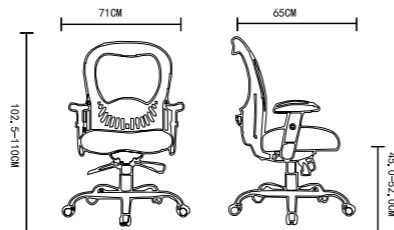

KB-8922AS-4D-718
thicker mold foam

The armrest up and down adjustment
扶手高度上下调节

The PU Pad can move forward and backward, left and right.
扶手PU面可前后左右旋转

The PU Pad can move parallel clip
扶手面可平行移动

KB 8923

Patent NO.:ZL201530342159.7
KB-8923
Carton size.:68.0X44.0X74.0cm
G.W.:19.80kg
40Hq q"ty:303PCS

Big Seat

腰靠可上下调节
Lumbar up-down adjustment

扶手可上下调节
Armrest up-down adjustment

KB-8923-BIG

Color options

Back:

B KB-305-1 B KB-305-2 B KB-305-3 B KB-305-4 B KB-305-5 B KB-305-6

Seat:

S C-10 S C-13 S C-15 S C-17 S C-18

KB-8923-1
(046 Metal adjustable arm+mould foam)

KB 8923-1

Patent NO.:ZL 201530342159.7
Carton size.:75.0X35.5X65.0cm
G.W.:21kg
40Hq q"ty:384/PCS

Re:size only for reference!