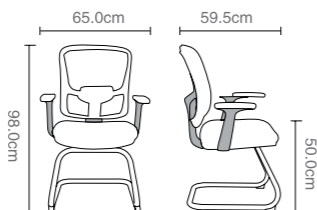

Re: size only for reference!

KB-8908(Adjustable Arm)

Re: size only for reference!

KB 8908

Patent NO.:ZL200930144711.6

KB-8908

Carton size.:69.0X42.0X63.0cm
G.W.:17.0kg
40Hq q"ty:360/PCS

Color options

Back:

Seat:

KB 8909

Patent NO.:ZL201030126218.4

KB-8909AS-1

Carton size.:69.0X33.0X60.0cm
G.W.:19.5kg
40Hq q"ty:490/PCS

Re: size only for reference!

KB-8909B-NY

KB-8909B-CR

KB-8909B

Carton size.:69.5X36.5X65.0cm
G.W.:18.0kg
40Hq q"ty:408/PCS

KB-8909AS-1

KB-8909C

Carton size.:68.0X55.0X39.5cm
G.W.:16.5kg
40Hq q"ty:456/PCS

Color options

Back:

Seat:

KB 8910

KB-8910-1 (Full Mesh)

KB-8910-095

Re: size only for reference!

Patent NO.:ZL 201030509555.1
Carton size.:69X37X63cm
G.W.:19.8kg
40Hq q"ty:420/PCS

Color options

Back: