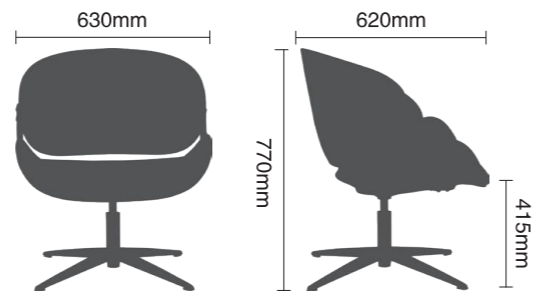

KB-S8

Patent No.: ZL201730026661.6
Carton size.: 68.0X59.0X57.0cm/1pc
G.W.: 15.5kgs/ctn
40Hq q"ty: 284PCS

LEISURE CHAIR
SERIES

www.zjkabel.com