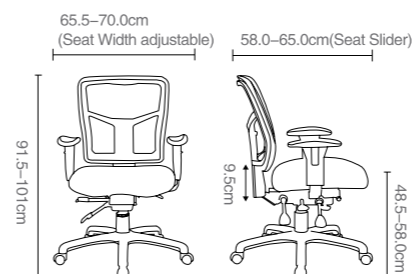

Color options

Back:

B KB-2621-1 B KB-2621-3 B KB-2621-4 B KB-2621-5 B KB-2621-6

Seat:

B KB-2125-1

KB 8930

Carton size.:68.0X38.0X65.0cm
G.W.:23.5kg
40Hq q"ty:404/PCS

Re: size only for reference!

KB-8930-705 (back locks&seat slider)

KB-8930-015 (back locks & seat slider)

KB-8930-016 (back locks)

KB-8930-879 (back tilt)

B:KB-2621 Series

Adjust the tightness of spring
弹簧松紧调节手柄

Paddle for seatheight
(座位高度调节手柄)