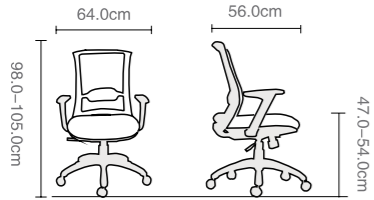

Carton size.:65.0X56.0X42.0cm
G.W.:13.5kg
40Hq q"ty:408/PCS

B=Back S=Seat

KB 8911A

Patent NO.:ZL201130337253.5

KB-8911A

Carton size.:89.0X42.0X65.0cm
G.W.:25.0kg
40Hq q"ty:260/PCS

Color options

Back:

Synchronized mechanism with backrest return prevention safety function and 4locking positions;Is has four levers
同步倾仰托盘, 任意角度锁定, 具有回力安全保护功能。

KB 8912A

Patent NO.:ZL201130337253.5

KB-8912A

Carton size.:89.0X42.0X65.0cm
G.W.:25.0kg
40Hq q"ty:260/PCS

S:KB-6T-2 Black

Re: size only for reference!

坐垫可前后、高低调节
Seat depth adjustment

多功能托盘可控制背4角度锁定
Synchronous leaning multi-functional mechanism lock the back with four positions

KB 8915

KB-8915B-400

Carton size.:69.0X42.0X63.0cm
G.W.:19.6kg
40Hq q"ty:340/PCS

Re: size only for reference!

Color options

Back:

Seat:

KB-8915A-016

Patent NO.:ZL201330083042.2

KB-8915A-016

Carton size.:69.0X42.0X63.0cm
G.W.:20.2kg
40Hq q"ty:340/PCS