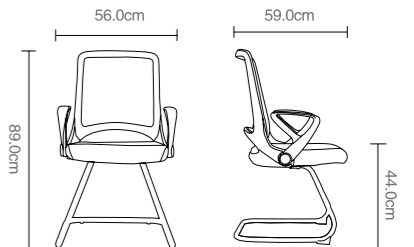

Back:

KB-16-1 KB-16-3 KB-16-4 KB-16-5 KB-16-6 KB-16-7 KB-16-8

KB 2028

Patent NO.:ZL201530284440.X

KB-2028

Carton size.:62.0X30.0X56.0cm (Nylon base)
62.0X30.5X58.0cm (Chromed base)

G.W.:10.5kg
40Hq q"ty:580/PCS

B : KB-16 Series
S : C-10 Fabric

Seat:

S C-10 S C-13 S C-15 S C-17 S C-18

KB-2028C

Carton size.:62.0X57.0X41.5cm
G.W.:10.6kg
40Hq q"ty:456/PCS

Re: size only for reference!

Re: size only for reference!

Re: size only for reference!

KB-2028BK-CR

KB-2029C

Carton size.:63.0X56.5X41.5cm
G.W.:10.90kg
40Hq q"ty:432/PCS

Re: size only for reference!

Re: size only for reference!

Color options

Back:

Seat: