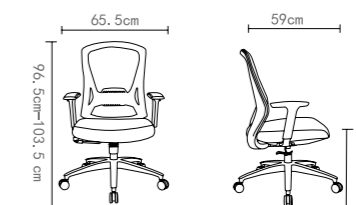

Lumbar-support up and down
腰靠可上下调节

Back height up and down
靠背高度可调节

Arm pad left&right adjustable
扶手面左右方向调节

Arm pad front&back adjustable
扶手面前后方向调节

Arm height adjustable
扶手升降调节

KB 8937

Re: size only for reference!

Patent NO.:2019301657461
Carton size.:80.0X35.0X63.0cm
G.W.:23.5kg
40Hq q'ty:352/PCS

B:KB-99 Series
S:KB-1062 Series

KB-8937AS
(with foam lumbar support)

KB-8937B
(no lumbar support)

KB-8937B-NY
(with plastic lumbar support)

KB-8937B-CR

Patent NO.:2019301657461
Carton size.:80.0X35.0X63.0cm
G.W.:20.2kg
40Hq q'ty:352/PCS

Re: size only for reference!

KB-8939A-GR

KB-8939A-FX

KB-8939A-094

KB-8939A-108

KB 8939

KB-8939A

Patent NO.: ZL202030224452.4
Carton size.:69X36X64cm
G.W.:17.0kg
40Hq q"ty:408/PCS

KB-8939B

Patent NO.: ZL202030224452.4
Carton size.:69X36X64cm
G.W.:16.3kg
40Hq q"ty:408/PCS

Re: size only for reference!