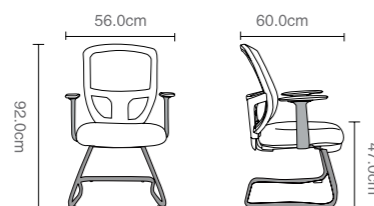

KB-2011C (030 fixed arm)

Carton size.:59.5X52.0X39.0cm

G.W.:11.5kg

40Hq q"ty:580/PCS