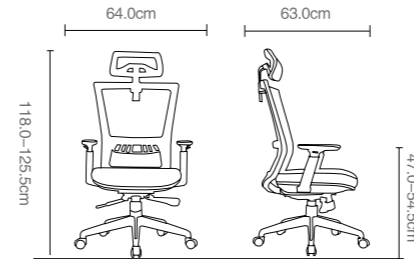

S C-10 S C-13 S C-15 S C-17 S C-18

KB-8923-1
(046 Metal adjustable arm+mould foam)

KB 8923-1

Patent NO.:ZL 201530342159.7
Carton size.:75.0X35.5X65.0cm
G.W.:21kg
40Hq q"ty:384/PCS

Re:size only for reference!

Color options

Back:

B KB-2621-1 B KB-2621-3 B KB-2621-4 B KB-2621-5 B KB-2621-6

Seat:

B KB-2125-1

KB 8926AS

Patent NO.:ZL201630094377.8
KB-8926AS (094 Adjust Arm)
Carton size.:74.0X37.5X65.0cm
G.W.:19.7kg
40Hq q"ty:372/PCS

Re: size only for reference!

Color options

Back:

B KB-19-1 B KB-19-2 B KB-19-3 B KB-19-4 B KB-19-5 B KB-19-7 B KB-19-10

Seat:

S KB-21-1

KB-8926B-879-FX

Patent NO.:ZL201630094377.8
KB-8926B (Adjust Arm)
Carton size.:74.0X37.5X65.0cm
G.W.:19.0kg
40Hq q"ty:372/PCS