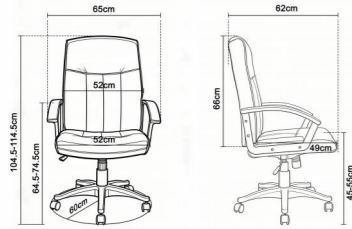

KB 3001

Carton size.: 68.0x33.5x60.0cm
G.W.: 15.5kg
40Hq q"ty: 450/PCS