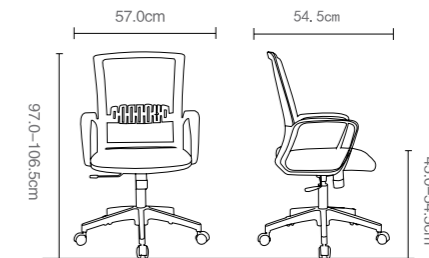

KB 8927

Patent NO.:ZL201630094376.3

KB-8927BK

Carton size.:66.0X35.0X58.0cm
G.W.:13.10kg
40Hq q"ty:440/PCS

Re: size only for reference!

Color options

Back:

Seat:

KB-8927WH

Carton size.:66.0X39.0X59.0cm
G.W.:13.10kg
40Hq q"ty:440/PCS

Re: size only for reference!

KB 8928

Re: size only for reference!

Color options

Back:

Seat: