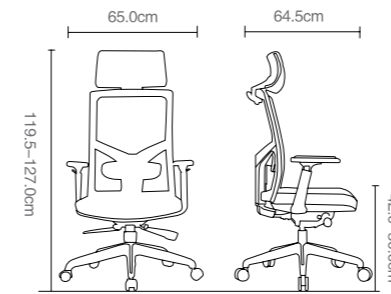

Paddle for seatheight
(座位高度调节手柄)

Synchronized mechanism with backrest return prevention safety
function and 4locking positions;Is has four levers
同步倾仰托盘，任意角度锁定，具有回力安全保护功能。

KB-8922B-3D-718

KB-8922B-WH

Color options

Back:

B KB-305-1 B KB-305-2 B KB-305-3 B KB-305-4 B KB-305-5 B KB-305-6

Seat:

B&S KB-1062-1 B&S KB-1062-2 B&S KB-1062-3 B&S KB-1062-4 B&S KB-1062-5 B&S KB-1062-6 B&S KB-1062-7

KB-8922AS

KB-8922A-Y-1

KB-8922B-Y-046-400