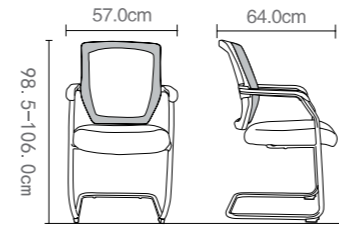

S:KB-6T-2 Black

Re: size only for reference!

坐垫可前后、高低调节
Seat depth adjustment

多功能托盘可控制背4角度锁定
Synchronous leaning multi-functional mechanism lock the back with four positions

KB 8915

KB-8915B-400

Carton size.:69.0X42.0X63.0cm
G.W.:19.6kg
40Hq q"ty:340/PCS

Re: size only for reference!

Color options

Back:

Seat:

KB-8915A-016

Patent NO.:ZL201330083042.2

KB-8915A-016

Carton size.:69.0X42.0X63.0cm
G.W.:20.2kg
40Hq q"ty:340/PCS

Re: size only for reference!

KB 8919

Patent NO.:ZL201430347259.4

KB-8919D

Carton size.:70.5X57.5X57.5cm
G.W.:9.0kg/PC
40Hq q"ty:512PCS(2pcs/ctn)

Re: size only for reference!

Color options

Back:

Seat:

KB 8915D

KB-8915D

Carton size.:57.0X39.5X53.0cm
G.W.:12.2kg
40Hq q"ty:580/PCS

Re: size only for reference!

KB 8921-1

Patent NO.:ZL201330433441.7

KB-8921-1 (Adjustable Arm)