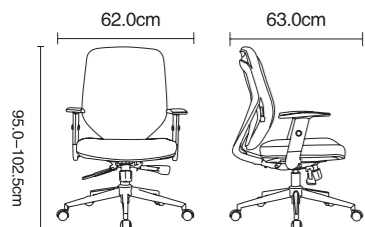

KB 8921-1

Patent NO.:ZL201330433441.7

KB-8921-1 (Adjustable Arm)

Carton size.:71.0X39.0X65.0cm

G.W.:19.5kg

40Hq q"ty:384/PCS

Re: size only for reference!