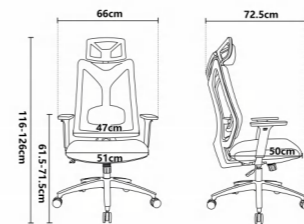

骑士系列

KB-8950AS

Patent NO.:ZL202030224453.9
Carton size.:77.5X36X64cm
G.W.:17.8kg
40Hq q"ty:384/