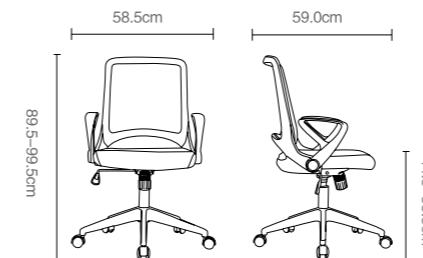

B : KB-16 Series
S : C-10 Fabric

Seat:

S C-10 S C-13 S C-15 S C-17 S C-18

KB-2028C

Carton size.:62.0X57.0X41.5cm
G.W.:10.6kg
40Hq q"ty:456/PCS

Re: size only for reference!

Re: size only for reference!

Re: size only for reference!