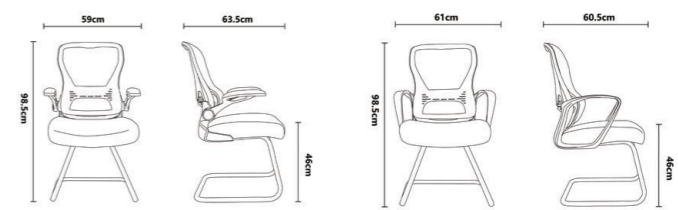

KB 6809C

Carton size.:59.0x56.5x41.5cm
G.W.:10.3kg
40Hq q"ty:480/PCS

Re: size only for reference!

Color options

Back:

B KB-2621-1 B KB-2621-3 B KB-2621-4 B KB-2621-5 B KB-2621-6

Seat:

S KB-21-1