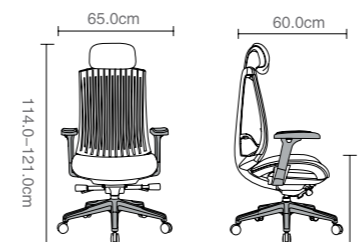

Carton size.:65.0X56.0X42.0cm
G.W.:13.5kg
40Hq q"ty:408/PCS

B=Back S=Seat

KB 8911A

Patent NO.:ZL201130337253.5

KB-8911A

Carton size.:89.0X42.0X65.0cm
G.W.:25.0kg
40Hq q"ty:260/PCS

Color options

Back:

Seat:

The armrest up and down adjustment
扶手高度上下调节

The PU Pad can move forward and backward, left and right
扶手PU面可前后左右旋转

Paddle for seat slider
(座位前后滑动手柄)

Paddle for seat height
(座位高度调节手柄)

Adjust the tightness of spring
弹簧松紧调节手柄

Synchronized mechanism with backrest return prevention safety function and 4locking positions;Is has four levers
同步倾仰托盘, 任意角度锁定, 具有回力安全保护功能。

KB 8912A

Patent NO.:ZL201130337253.5

KB-8912A

Carton size.:89.0X42.0X65.0cm
G.W.:25.0kg
40Hq q"ty:260/PCS

S:KB-6T-2 Black

Re: size only for reference!

坐垫可前后、高低调节
Seat depth adjustment

多功能托盘可控制背4角度锁定
Synchronous leaning multi-functional mechanism lock the back with four positions

KB 8915

KB-8915B-400

Carton size.:69.0X42.0X63.0cm
G.W.:19.6kg
40Hq q"ty:340/PCS