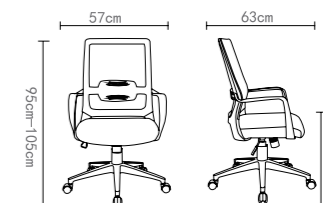

KB 2027

Carton size.:65X33.5X61cm
G.W.:11.5kg
40Hq q"ty:504/PCS

Re: size only for reference!