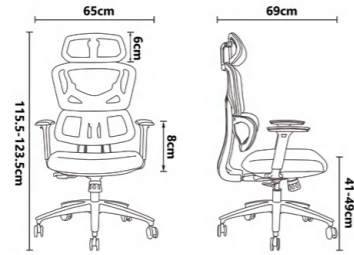

KB 8958AS

KB-8958AS

Carton size.:69,5x32,5x64,0cm
G.W.:20kg
40Hq q"ty:470/PCS

KB-8958AS-115-016