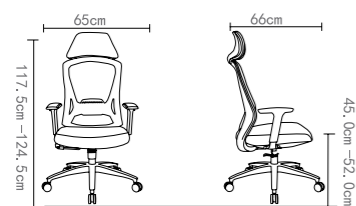

KB 8939

KB-8939A

Patent NO.: ZL202030224452.4
Carton size.:69X36X64cm
G.W.:17.0kg
40Hq q"ty:408/PCS

Patent NO.: ZL202030224452.4
Carton size.:69X36X64cm
G.W.:16.3kg
40Hq q"ty:408/PCS

Re: size only for reference!

Re: size only for reference!

Color options

Back:

Seat: