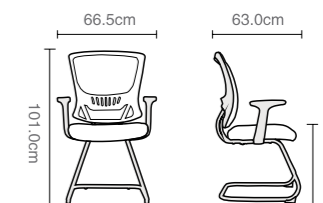

Seat:

KB-8910C

Carton size.:65.0X56.0X42.0cm
G.W.:13.5kg
40Hq q"ty:408/PCS

B=Back S=Seat