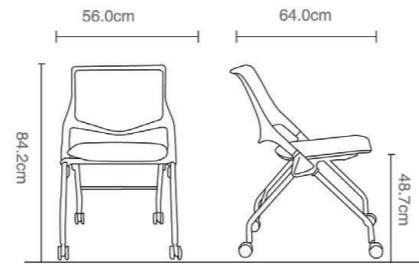

Re: size only for reference!

KB 5815-1

KB-5815

Carton size.:100.0x42.5x56.5cm(2PCS)
G.W.: 16.5kg
40Hq q"t:456/PCS

Color options

Back & Seat:

KB-5816-1

Color options

Back:

KB-295-1 Black KB-295-2 Green KB-295-3 Sky Blue KB-295-4 Red KB-295-5 Blue KB-295-6 Gray

Seat:

S KB-21-1

KB 5816

Patent NO.:2019301704299
Carton size.:63.0X57.0X55.0cm(2PCS/CTN)
76.0X64.0X58.0cm(4PCS/CTN)
G.W.:6.0kg/pcs
40Hq q"ty:672/PCS (2PCS/CTN)
960/PCS (4PCS/CTN)

Re: size only for reference!

Re: size only for reference!

KB-5816-MV

KB-5816-FX