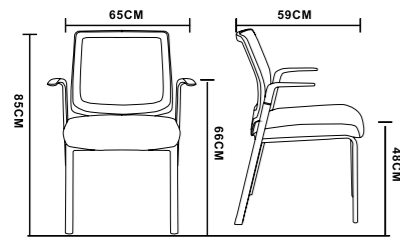

Re: size only for reference!

Re: size only for reference!

KB-5816-MV

KB-5816-FX

KB5817

Patent NO.:2019301704284
Carton size.:63.0X57.0X55.0cm(2PCS/CTN)
76.0X64.0X58.0cm(4PCS/CTN)
G.W.:6.0kg/pcs
40Hq q"ty:672/PCS(2PCS/CTN)
960/PCS(4PCS/CTN)