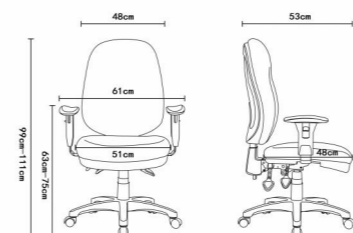

KB G802

KB-G802

Carton size.: 72.0x34.0x59.0cm
G.W.: 20.0kg
40Hq q ty: 420/PCS