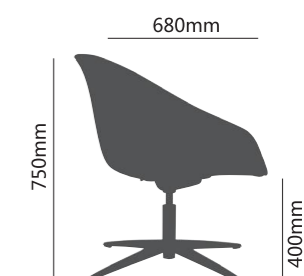

360° free rotation and automatic return

RELAXED
360° FREE ROTATION
FREE ADJUSTMENT

SEAT HEIGHT FIXED

SUCTION FOOT SEAT
FIXED MORE SECURE

KB-S2-1

Patent No: ZL201730026656.5
Carton size.:78.0X72.0X65.0cm/2pcs
G.W.:29.0kgs/ctn
40Hq q"ty:408PCS

KB-S8

Patent No.: ZL201730026661.6
Carton size.: 68.0X59.0X57.0cm/1pc
G.W.: 15.5kgs/ctn
40Hq q"ty: 284PCS

LEISURE CHAIR
SERIES

www.zjkabel.com

RELAXED

360° FREE ROTATION
FREE ADJUSTMENT

SEAT HEIGHT FIXED

automatical return