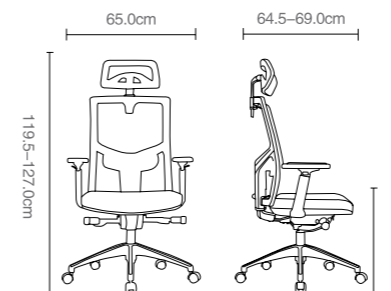

Back:

B KB-305-1 B KB-305-2 B KB-305-3 B KB-305-4 B KB-305-5 B KB-305-6

Seat:

B&S KB-1062-1 B&S KB-1062-2 B&S KB-1062-3 B&S KB-1062-4 B&S KB-1062-5 B&S KB-1062-6 B&S KB-1062-7

KB-8922AS

KB-8922A-Y-1

KB-8922B-Y-046-400

KB 8922B

KB-8922B

Carton size.:74.0X36.0X63.0cm
G.W.:20.30kg
40Hq q"ty:382/PCS

Re: size only for reference!

KB 8922AS

KB-8922AS

Carton size.:74.0X36.0X65.0cm
G.W.:21.10kg
40Hq q"ty:382/PCS

Re: size only for reference!

KB-8922AS-4D-718
thicker mold foam

The armrest up and down adjustment
扶手高度上下调节

The PU Pad can move forward and backward, left and right.
扶手PU面可前后左右旋转

The PU Pad can move parallel clip
扶手面可平行移动

KB 8923

Patent NO.:ZL201530342159.7
KB-8923
Carton size.:68.0X44.0X74.0cm
G.W.:19.80kg
40Hq q"ty:303PCS