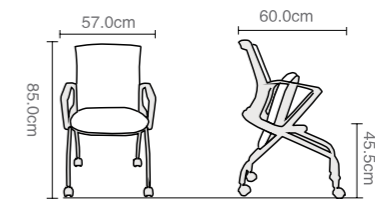

S:KB-6T-2 Black

Re: size only for reference!

坐垫可前后、高低调节
Seat depth adjustment

多功能托盘可控制背4角度锁定
Synchronous leaning multi-functional mechanism lock the back with four positions

KB 8915

KB-8915B-400

Carton size.:69.0X42.0X63.0cm
G.W.:19.6kg
40Hq q"ty:340/PCS

Re: size only for reference!

Color options

Back:

Seat:

KB-8915A-016

Patent NO.:ZL201330083042.2

KB-8915A-016

Carton size.:69.0X42.0X63.0cm
G.W.:20.2kg
40Hq q"ty:340/PCS

Re: size only for reference!

KB 8919

Patent NO.:ZL201430347259.4

KB-8919D

Carton size.:70.5X57.5X57.5cm
G.W.:9.0kg/PC
40Hq q"ty:512PCS(2pcs/ctn)

Re: size only for reference!

Color options

Back:

Seat:

KB 8915D

KB-8915D

Carton size.:57.0X39.5X53.0cm
G.W.:12.2kg
40Hq q"ty:580/PCS

Re: size only for reference!

KB 8921-1

Patent NO.:ZL201330433441.7

KB-8921-1 (Adjustable Arm)