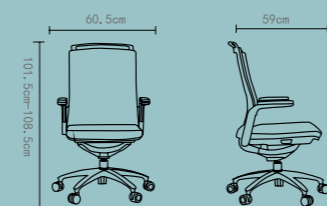

Back:

B KB-YM94-30Z-1 B KB-YM94-31Z B QQ-13

CONVENIENT

KB 8951

Re: size only for reference!

KB-8951

Patent NO.:ZL202030224449.2

Carton size.:79X41X64cm