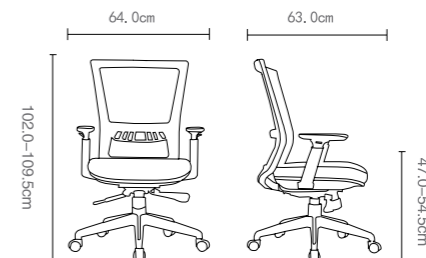

Color options

Back:

B KB-2621-1 B KB-2621-3 B KB-2621-4 B KB-2621-5 B KB-2621-6

Seat:

B KB-2125-1

KB 8926AS

Patent NO.:ZL201630094377.8
KB-8926AS (094 Adjust Arm)
Carton size.:74.0X37.5X65.0cm
G.W.:19.7kg
40Hq q"ty:372/PCS

Re: size only for reference!

Color options

Back:

B KB-19-1 B KB-19-2 B KB-19-3 B KB-19-4 B KB-19-5 B KB-19-7 B KB-19-10

Seat:

S KB-21-1

KB-8926B-879-FX

Patent NO.:ZL201630094377.8
KB-8926B (Adjust Arm)
Carton size.:74.0X37.5X65.0cm
G.W.:19.0kg
40Hq q"ty:372/PCS

Re: size only for reference!

KB-8926B-400-AD

KB 8927

Patent NO.:ZL201630094376.3

KB-8927BK

Carton size.:66.0X35.0X58.0cm
G.W.:13.10kg
40Hq q"ty:440/PCS

Re: size only for reference!

Color options