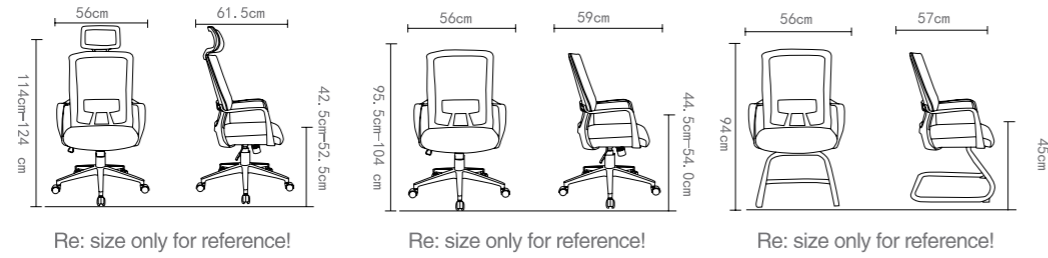

KB 8953

KB-8953B

Carton size.:59X30X59cm
G.W.:11.5kg
40Hq q"ty:690/PCS

KB-8953C

Carton size.:59X52X39cm
G.W.:10.0kg
40Hq q"ty:530/PCS

KB-8953AS

Carton size.:59X30X59cm
G.W.:12.0kg
40Hq q"ty:690/PCS

Color options

Back:

B KB-305-1 B KB-305-2 B KB-305-3 B KB-305-4 B KB-305-5 B KB-305-6

Seat:

B KB-6T-2 B KB-6T-3 B KB-6T-4 B KB-6T-5

B KB-6T-6 B KB-6T-7 B KB-6T-8 B KB-6T-9

KB-8955AS

Carton size.:67X31X60cm
G.W.:12.1kg
40Hq q"ty:500/PCS

KB 8955

Re: size only for reference!

Re: size only for reference!

Re: size only for reference!

Color options

Back:

B KB-305-1 B KB-305-2 B KB-305-3 B KB-305-4 B KB-305-5 B KB-305-6

Seat:

S KB-21-1

KB-8955B

Carton size.:67X31X60cm
G.W.:11.5kg
40Hq q"ty:500/PCS

KB-8955C

Carton size.:67X55X41cm
G.W.:10.8kg
40Hq q"ty:432/PCS