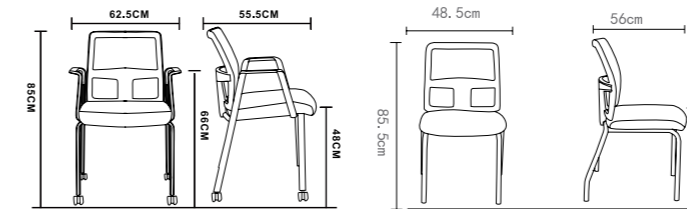

KB 5816

Patent NO.:2019301704299
Carton size.:63.0X57.0X55.0cm(2PCS/CTN)
76.0X64.0X58.0cm(4PCS/CTN)
G.W.:6.0kg/pcs
40Hq q"ty:672/PCS (2PCS/CTN)
960/PCS (4PCS/CTN)

Re: size only for reference!

Re: size only for reference!