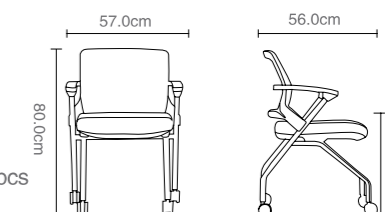

KB-5812 (Mesh Back)

Carton size.:77.5X48.5X57.5cm/2pcs
G.W.:10.5kg
40Hq q"ty:610/PCS