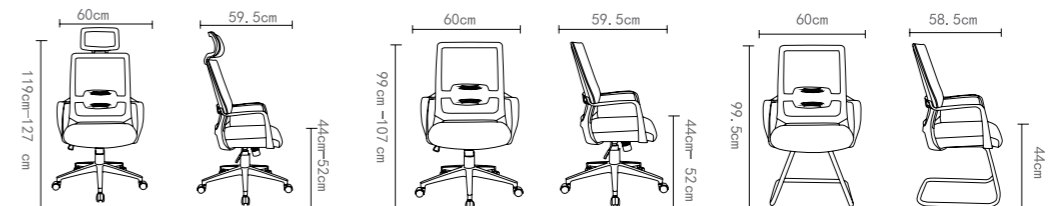

KB 8955

Re: size only for reference!

Re: size only for reference!

Re: size only for reference!

Color options

Back:

B KB-305-1 B KB-305-2 B KB-305-3 B KB-305-4 B KB-305-5 B KB-305-6

Seat:

S KB-21-1