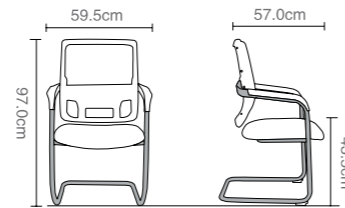

Carton size(1 KD leg) : 74.0x32.0x52.0cm
G.W.: 17.6kgs
40HQ qty: 560pcs

KB-8965AS-BK-879 (1 leg KD base)

KB-8965AS-BK-016

KB-8965AS-GR-016

KB-8965AS-GR-016L

KB-8965B-BK-879 (1 leg KD base)
Carton size(1 KD leg) : 74.0x32.0x52.0cm
G.W.: 17.6kgs
40HQ qty: 560pcs

Patent NO.:ZL200830210719.3

KB-8905A

Carton size.:66.0X37.5X62.0cm
G.W.:19.5kg
40Hq q"ty:420/PCS

Re: size only for reference!

KB-8905C

Carton size.:68.0X58.0X38.0cm
G.W.:17.0kg
40Hq q"ty:460/PCS

Color options

Back:

Seat:

Color options

Back:

Seat:

KB 8907C

KB-8907C

Carton size.:68.0X59.5X59.5cm/2pcs
G.W.:32.0kg
40Hq q"ty:456/PCS

Re: size only for reference!

KB-8908(Adjustable Arm)

Re: size only for reference!

KB 8908

Patent NO.:ZL200930144711.6

KB-8908

Carton size.:69.0X42.0X63.0cm
G.W.:17.0kg
40Hq q"ty:360/PCS

Color options