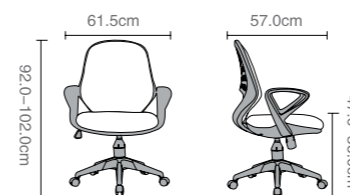

KB-2018-051

KB 2019

Patent NO.:ZL201130042691.9

KB-2019 (Chromed base)

Carton size.:62.0X38.0X56.0cm
G.W.:13.0kg
40Hq q"ty:516/PCS

Re: size only for reference!

Color options

Back: