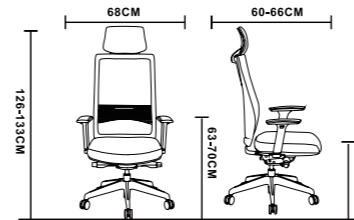

Patent NO.:2019301601946
Carton size.: 77.0X36.0X63.0cm
G.W.:22.5kg
40Hq q'ty:384/PCS

Re: size only for reference!

KB-8936AS

Color options

Back:

Seat:

Headrest angle adjustable
头枕角度调节

Headrest height adjustable
头枕可上下调节

Lumbar-support up and down
腰靠可上下调节

Back height up and down
靠背高度可调节

Arm pad left&right adjustable
扶手面左右方向调节

Arm pad front&back adjustable
扶手面前后方向调节

Arm height adjustable
扶手升降调节

KB 8937

Re: size only for reference!

Patent NO.:2019301657461
Carton size.:80.0X35.0X63.0cm
G.W.:23.5kg
40Hq q'ty:352/PCS

B:KB-99 Series
S:KB-1062 Series

KB-8937AS
(with foam lumbar support)

KB-8937B
(no lumbar support)

KB-8937B-NY
(with plastic lumbar support)