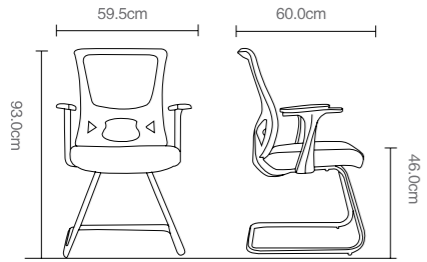

KB-2029C

Carton size.:63.0X56.5X41.5cm
G.W.:10.90kg
40Hq q"ty:432/PCS

Re: size only for reference!