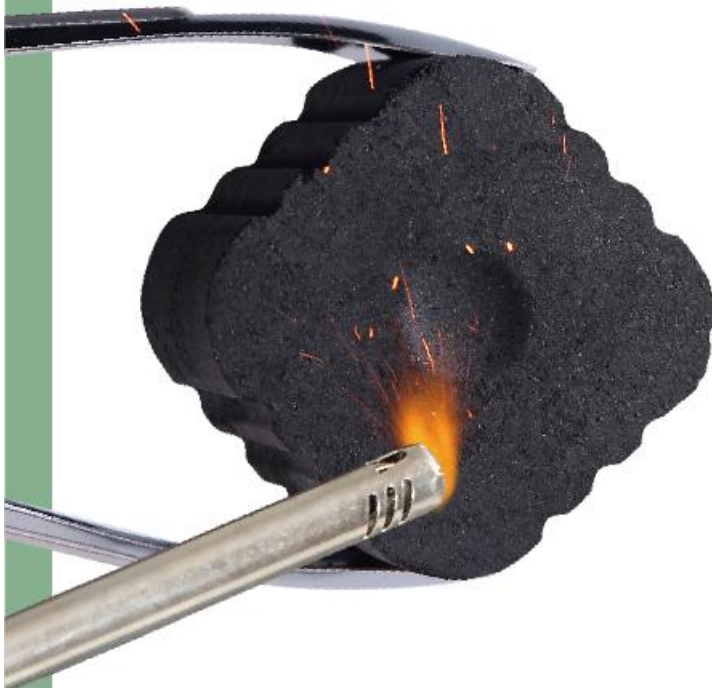

Fast burning bbq charcoal

Cube Shape(size:50×50×41mm)

Main use:

BBQ,heating tea , making coffee, indoor heating

Burning temperature:

700°C

Burning Time:

Over 3hours

Product specification:

Easy ignition, smokeless and burnable

Product material:

Fruit wood power, coconut shell power,
Oakchrysanthemum power,Sodium carboxymethy,
Cellulose, sodium chlorate.