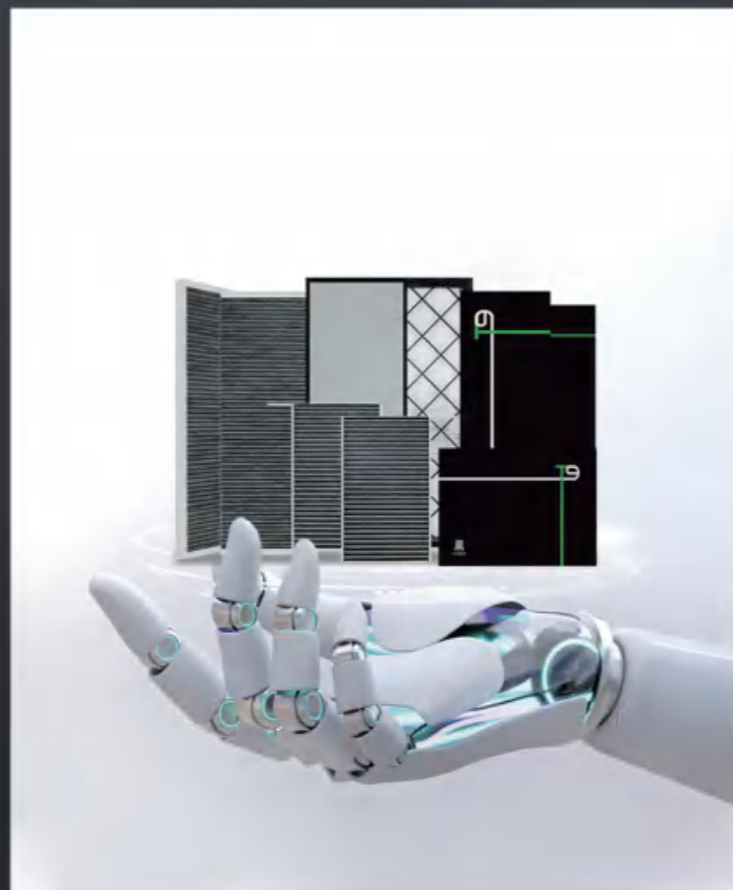

T9滤芯六件套

T9 FILTER SIX PIECE SET

套装 空调过滤效果好 多层阻挡
适用车型: Model Y 焕新Y/YL
产品重量: 2.75KG
包装尺寸: 52*21*21.5

The filtering effect of the air conditioner set is blocked by many layers
Applicable car models: Model Y Renewal Y/YL
Product weight: 2.75KG
Packaging size: 52*21*21.5

T9 香氛滤芯

T9 FRAGRANCE FILTER CARTRIDGE

带有香氛的滤芯
适用车型: Model 3/Y 焕新3/Y/YL
产品重量: 0.5KG
包装尺寸: 26.5*17.5*7

Filter cartridge with fragrance
Applicable models: Model 3/Y Renewal 3/Y/YL
Product weight: 0.5KG
Packaging size: 26.5*17.5*7