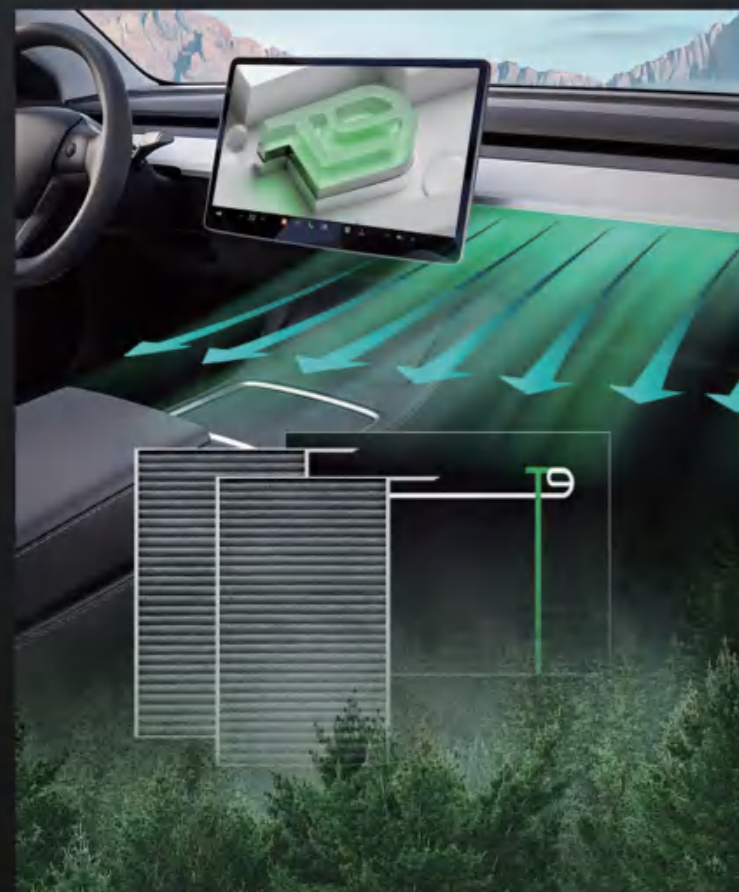

T9内置滤芯2件套

T9 BUILT-IN FILTER 2-PIECE SET

活性炭内置滤芯
适用车型: Model 3 焕新3
产品重量: 0.43KG
包装尺寸: 25.5*19*7

Activated carbon with built-in filter element
Applicable vehicle model: Model 3 Renewal 3
Product weight: 0.43KG
Packaging size: 25.5*19*7