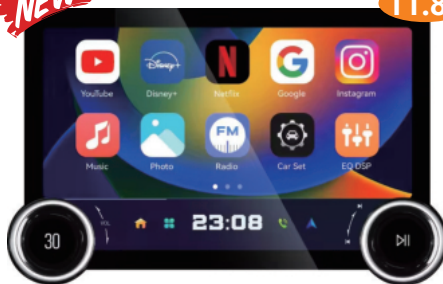

NEW

11.8"

TN-UK1180