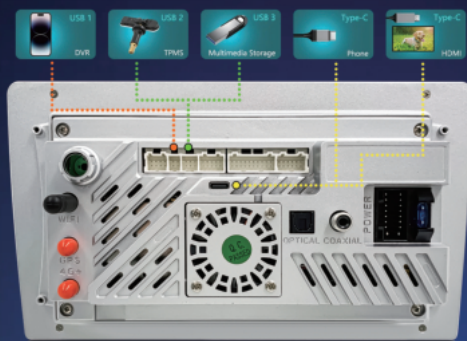

The Biggest Screen of Universal Model in the Market

	Octa Cores 1 Cortex A76@2.7GHz 3 Cortex A76@2.3GHz 4 Cortex A55@2.1GHz	13 Top-Performance AI Chip	RAM+ROM 6+128GB 8+256GB 12+256GB	3D Dynamic UI	UP 3K 2880*1620
	AI High-end Flagship Solution 6nm NPU 8T			USB TYPE-C 3.1 x1 USB2.0 x3	DSP(AK7738) +36EQ

3K 2880*1620