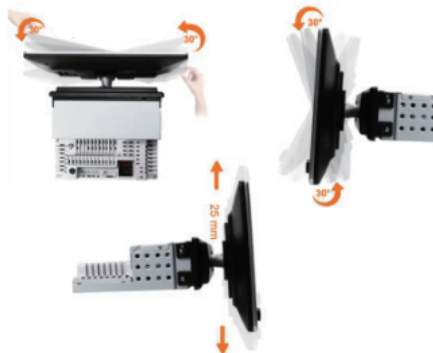

# 9/9.5/10.1/11.36/11.8inch Universal Player

9" / 10.1"

TN-U9001

9.5" / 10.36"

TN-U9500/TN-U1036

10.1"

Screen Angle can be changed left and right, up and down

TN-U9011