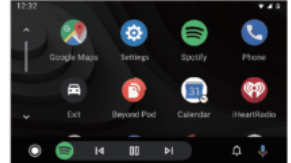

CarPlay Ai Box

Connect to Original Car USB or Type-C port, Plug&Play

new

3 in 1

- Android 13.0/11.0 System
- Qualcomm 8Core/4Core
- 2290 1G+16G / 4G+64G
- 6125 4G+64G/8G+128G
- Wireless CarPlay+Wireless Android Auto
- Support Google Store+Youtube+Netflix.etc
- 4G Network, Bluetooth5.0, 5GHzWiFi
- Type-C port, TF Card, SIM