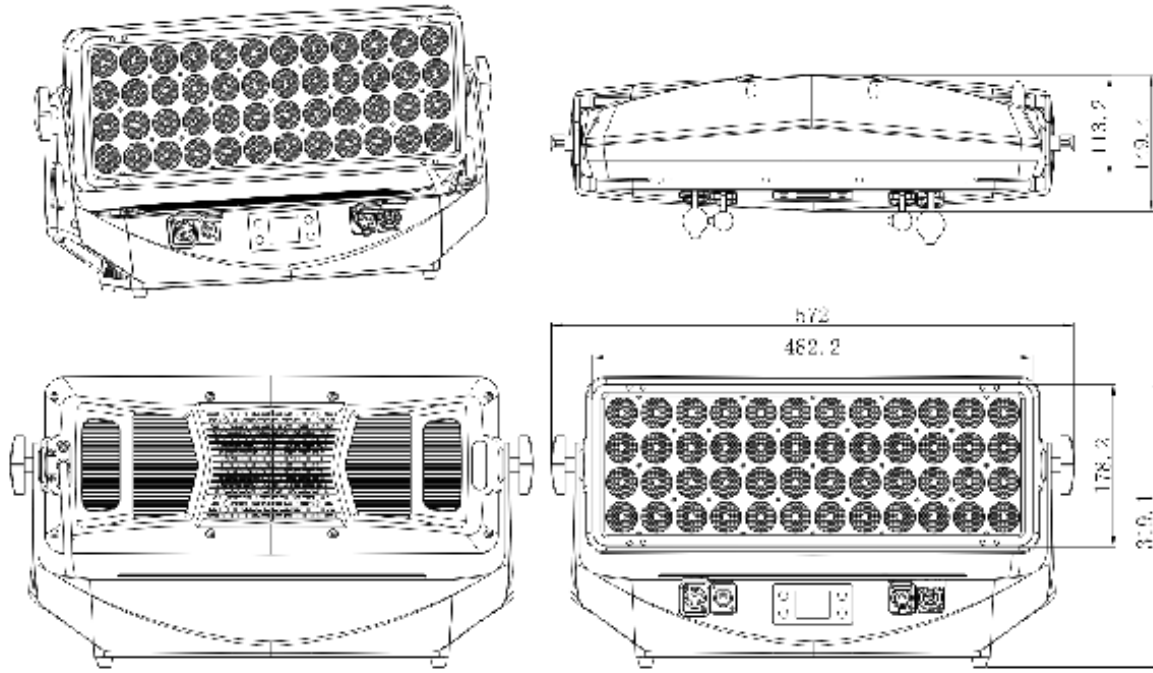

## Dimensions

Product Dimensions:  
570(D)\*150(W)\*320(H)mm

# Dimension