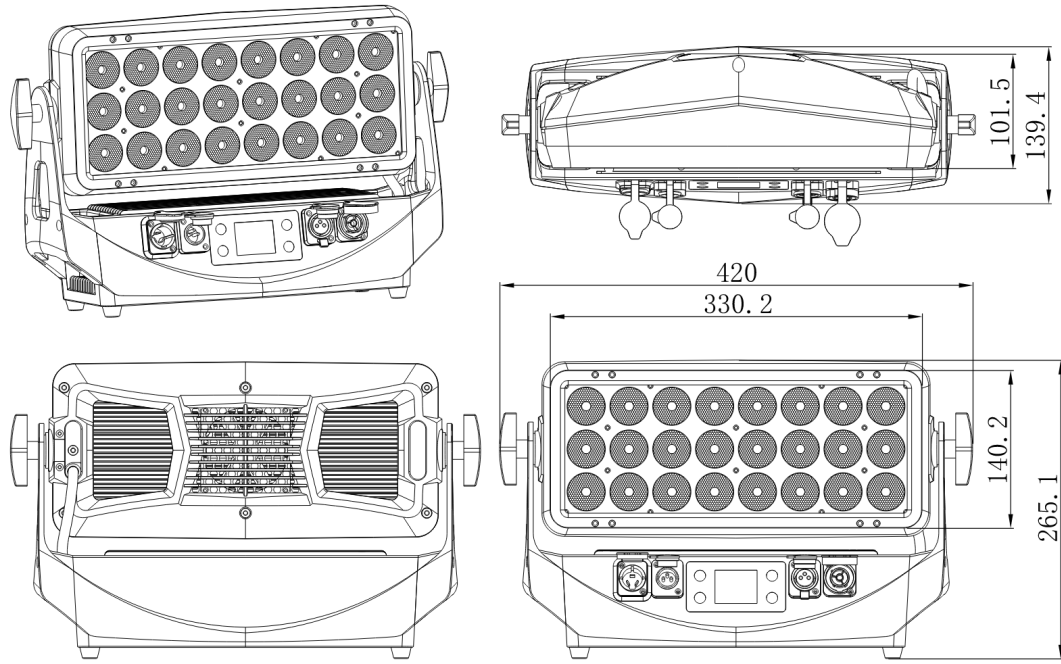

Power Supply

600W Power supply
 AC100-240V 50/60Hz
 Seetronic IP65 PowerCON TRUE1 IN/OUT

Housing

Aluminium, steel, plastic PC/ASA, rubber, Lens PE and tempered glass front
 Tilt angle manually adjustable
 Two side handles on base
 Exterior finish: Black

Weight

N.W.: 6.6kg

Dimensions

Product Dimensions:
 420(D)*140(W)*265(H)mm

Accessories

8-way Barndoors (Optional)

Diffuser (Optional)

Dimension

Photometrics

Distance (meter)
Distance (feet)

1m
3.3ft

3m
9.8ft

5m
16.4ft

Color

- RED
- GREEN
- BLUE
- WHITE
- RGBW full

78000lx
30000lx
64000lx
50000lx
120000lx