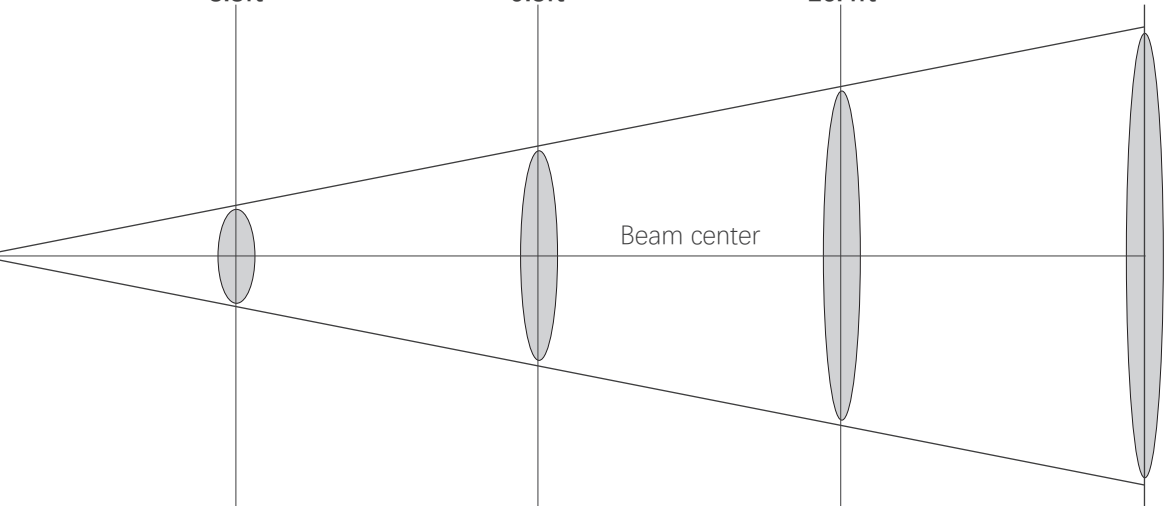

Weight

N.W.: 6.6kg

Dimensions

Product Dimensions:
 420(D)*140(W)*265(H)mm

Accessories

8-way Barndoors (Optional)

Diffuser (Optional)

Dimension

Photometrics

Distance (meter)
Distance (feet)

1m
3.3ft

3m
9.8ft

5m
16.4ft

Color

- RED
- GREEN
- BLUE
- WHITE
- RGBW full

78000lx
30000lx
64000lx
50000lx
120000lx