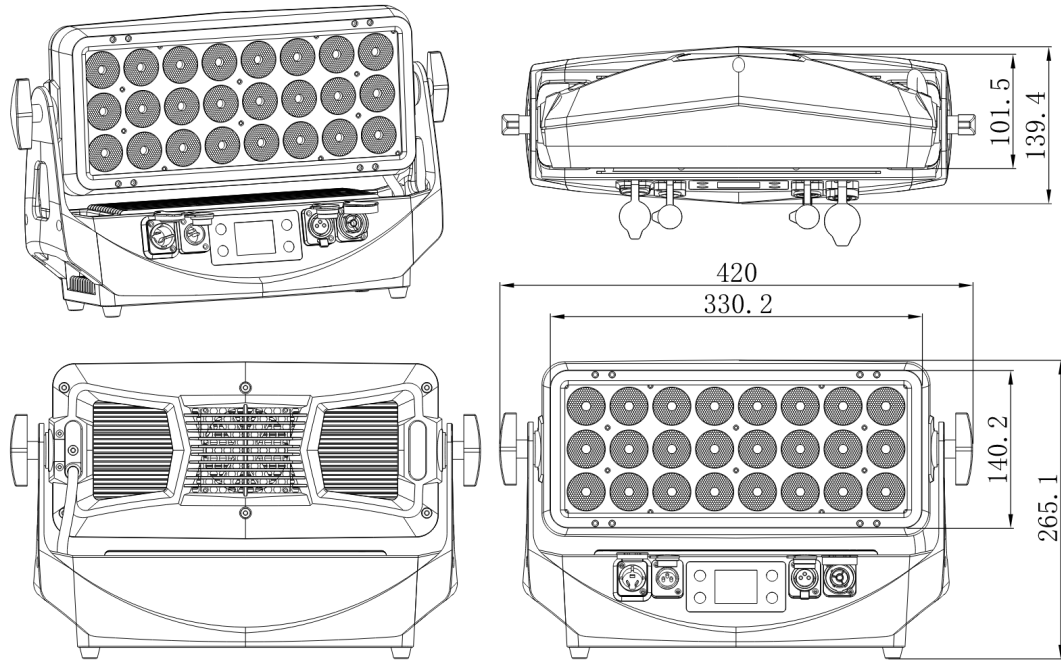

Power Supply

600W Power supply
 AC100-240V 50/60Hz
 Seetronic IP65 PowerCON TRUE1 IN/OUT

Housing

Aluminium, steel, plastic PC/ASA, rubber, Lens PE and tempered glass front
 Tilt angle manually adjustable
 Two side handles on base
 Exterior finish: Black

Weight

N.W.: 6.6kg

Dimensions

Product Dimensions:
 420(D)*140(W)*265(H)mm

Accessories

8-way Barndoors (Optional)

Diffuser (Optional)

Dimension