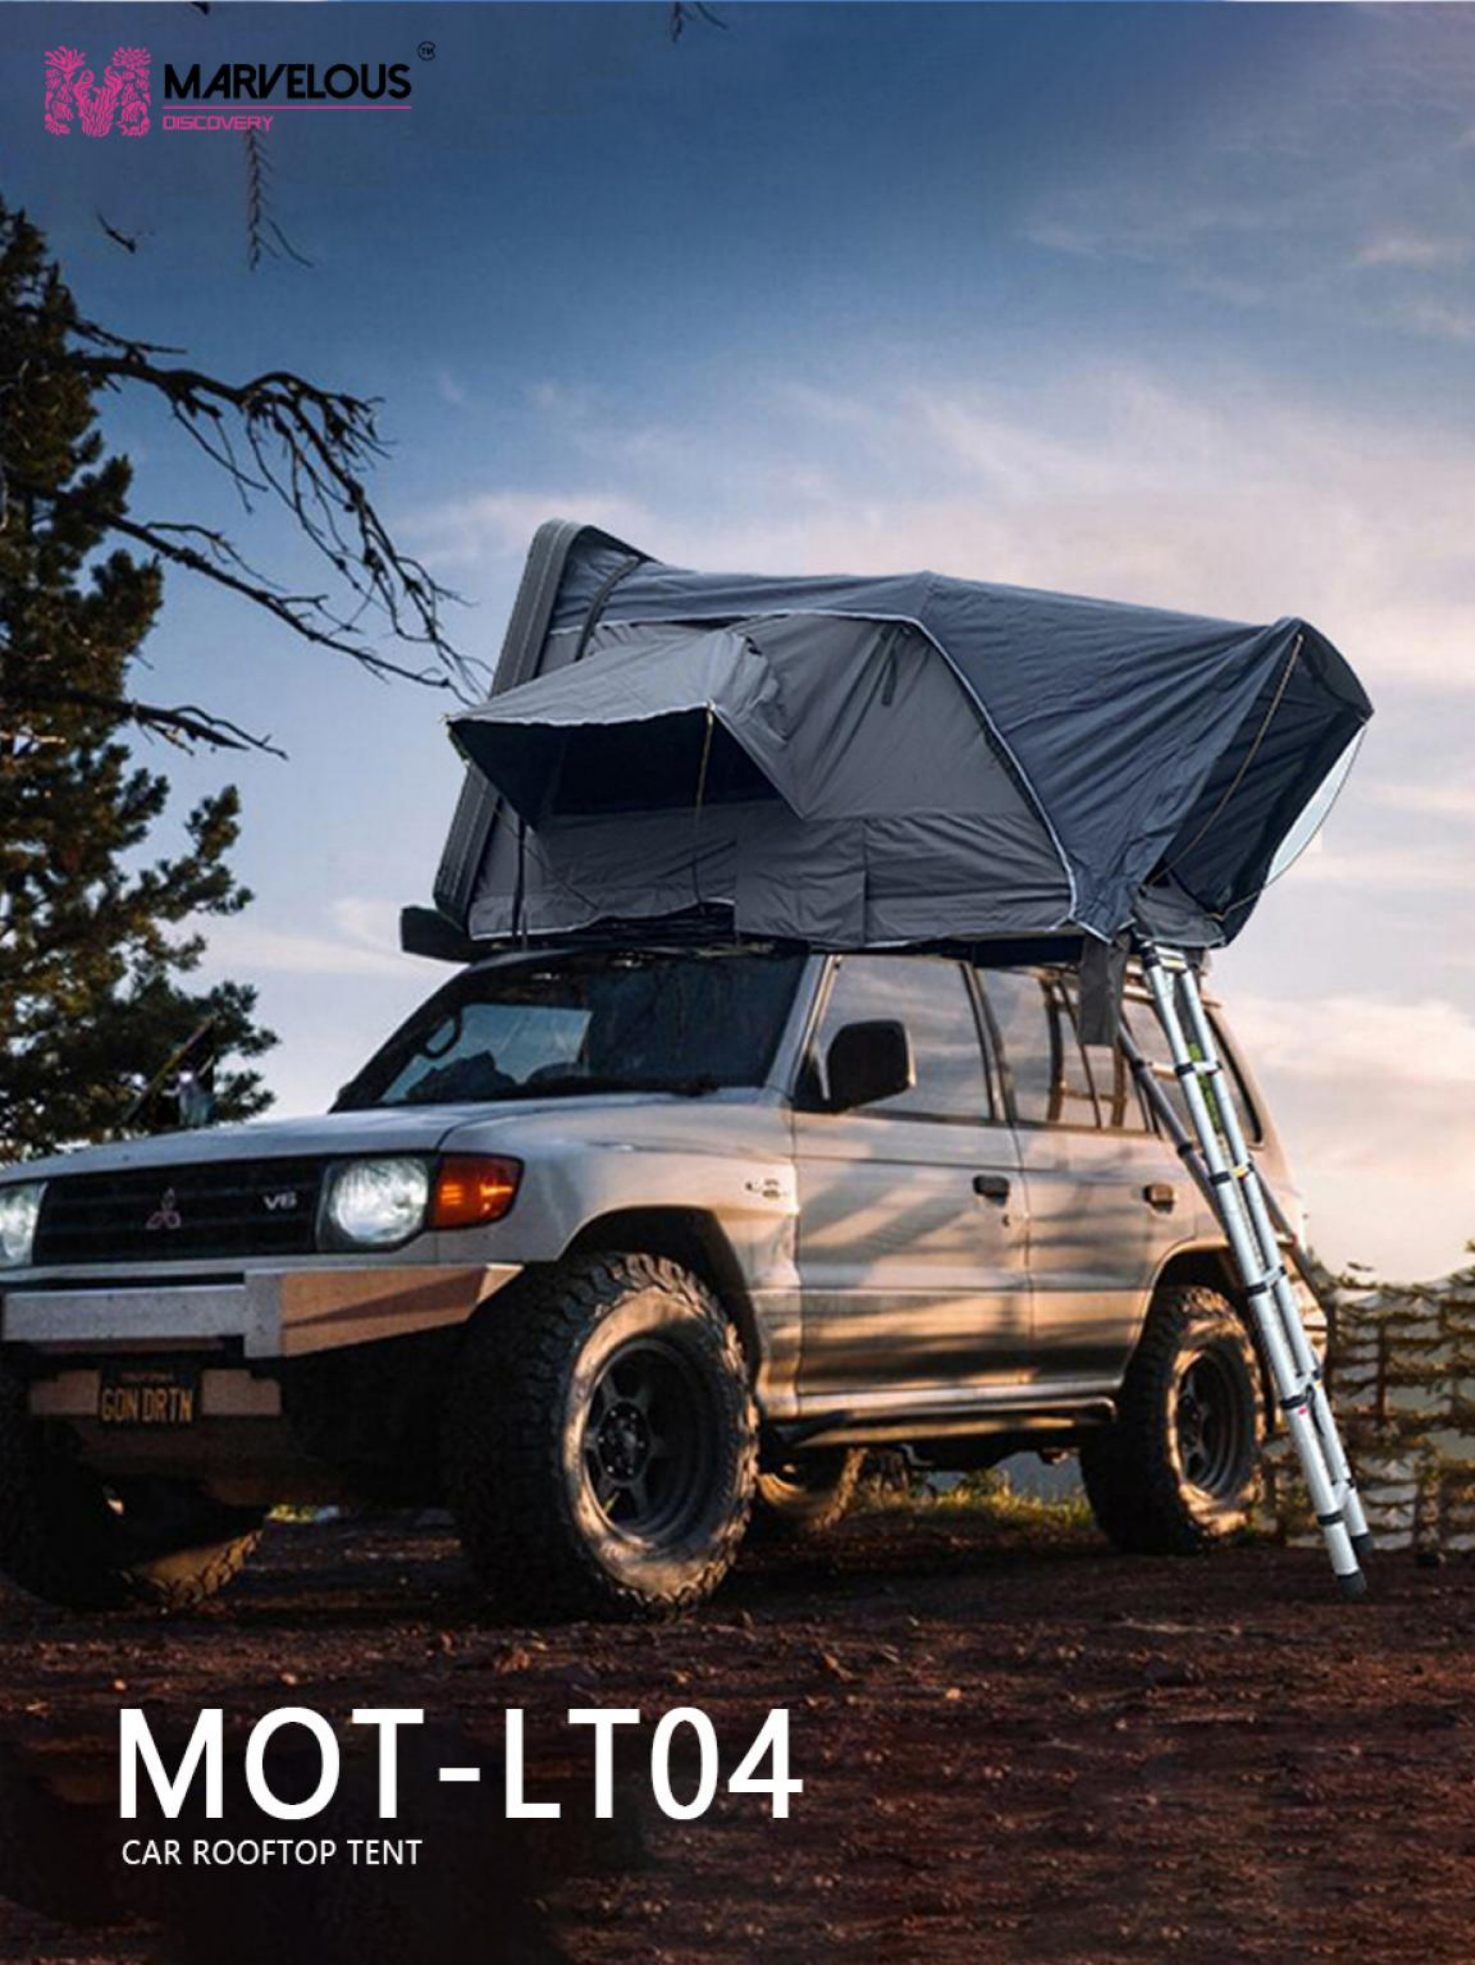

MOT-LT04

CAR ROOFTOP TENT