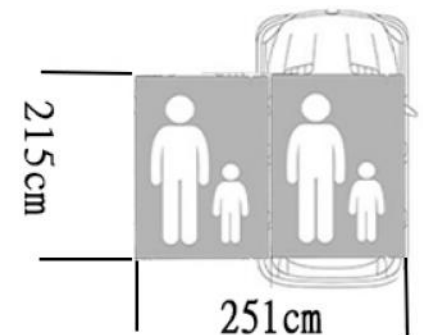

*1 x Aluminum Telescopic Ladder

*1 x Installation Bag

*1 x Mattress

*2 x Shoe Bags

*2 x Rods

Capacity : 2 People

Folded Dimensions : 210*125*20cm

Open Size: 210*125*140cm

Accessories:

- *1 x Aluminum Telescopic Ladder
- *1 x Installation Bag
- *1 x Mattress
- *2 x Shoe Bags
- *2 x Rods

Capacity : 4 People

Expanded size : 215*251*110cm

Packing Dimensions: 233*155*32cm

N.W./G.W. : 140kg/150kg