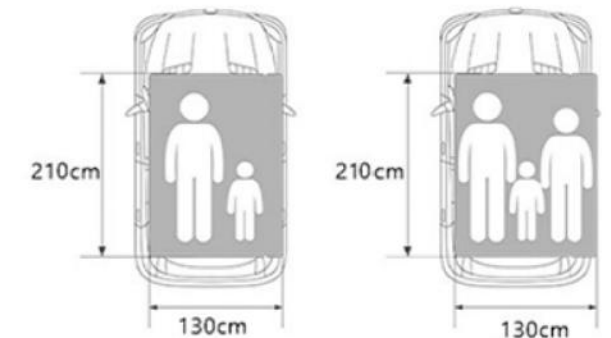

Accessories:

- *1 x Aluminum Telescopic Ladder
- *1 x Installation Bag
- *1 x Mattress
- *2 x Shoe Bags
- *2 x Rods

Capacity : 4 People

Expanded size : 215*251*110cm

Packing Dimensions: 233*155*32cm

N.W./G.W. : 140kg/150kg

Expanded size : 210*130*140cm

Packing Dimensions: 223*141*25cm

N.W./G.W. : 60kg/90kg

MOT-LT01

CAR ROOFTOP TENT

Model: MOT-LT01

Frame: Aluminum shell

Color: Gray/Custom