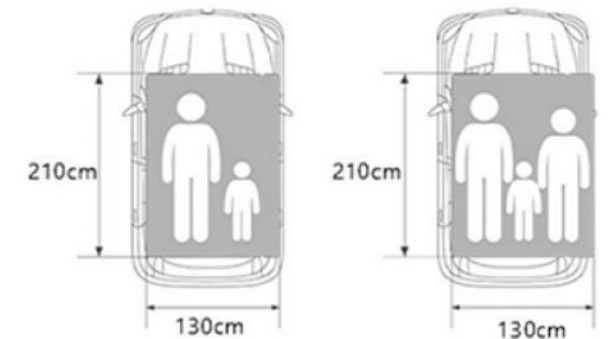

Expanded size : 210*130*140cm

Packing Dimensions: 223*141*25cm

N.W./G.W. : 60kg/90kg

MOT-LT01

CAR ROOFTOP TENT

Model: MOT-LT01

Frame: Aluminum shell

Color: Gray/Custom

Expanded size : 210*130*150cm

Packing Dimensions: 225*142*23cm

N.W./G.W. : 65kg/83kg

MOT-LT04

CAR ROOFTOP TENT

Model: MOT-LT04

Frame: ABS

Color: Gray/Black